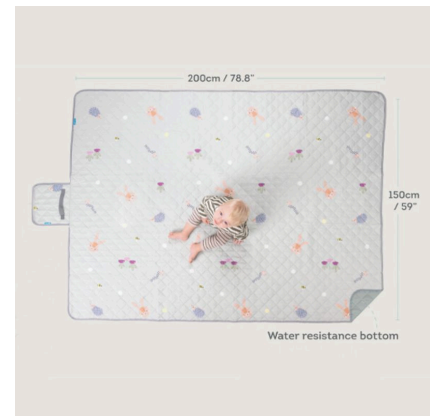

Outdoor Play Mat /
Baby Tuff Spot
Under Mat

£37.43 inc vat -
£31.19 ex vat

Additional Information

SKU	55868
Catalogue Product Title	Outdoor Play Mat / Baby Tuff Spot Under Mat
2026 Catalogue Page	251
Dimensions	H200 x L150cm
Pack Size	1

<https://www.cosydirect.com/outdoor-play-mat-baby-tuff-spot-under-mat-55868>

Description

A large (200 x 150cm) water-resistant mat with a garden theme, ideal for outdoor play or as a base for sensory trays.