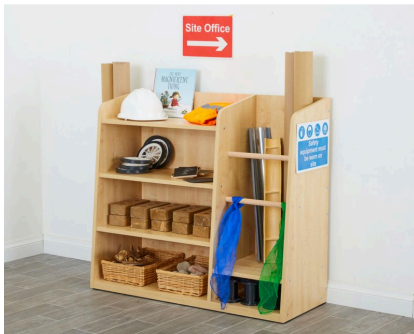

Shire Loose Parts
Unit

£258.00 inc vat -

£215.00 ex vat

Additional Information

SKU	55389
Manufacturer	Cosy
Catalogue Product Title	Shire Loose Parts Unit
2026 Catalogue Page	159,541
Assembly	Requires Assembly
Dimensions	H92 x W104 x D40cm
Pack Size	1
Warranty	10 years

<https://www.cosydirect.com/shire-loose-parts-unit-55389>

Description

The Shire Loose Parts Unit is a versatile storage solution for all settings, featuring four shelves and a tall compartment for larger items. Compact yet spacious, it promotes independence and creativity by encouraging self-selection. Its rounded edges ensure safety, while the wider base adds stability in busy classrooms.