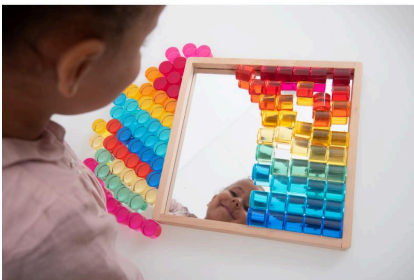

Gem Circle Mirror
Tray

£137.99 inc vat -

£114.99 ex vat

Additional Information

SKU	W25836
Manufacturer	Tickit
Assembly	Assembled
Dimensions	L27.5 x W27.5 x H3.8cm
Height	3.8cm
Width	27.5cm
Warranty	1 Year

<https://www.cosydirect.com/gem-circle-mirror-tray-w25836>