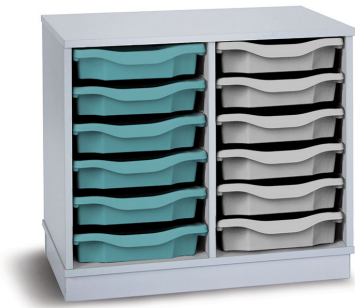

Premium 12 Single
Tray Unit with
Various Tray
Options

£255.73 inc vat -
£213.11 ex vat

Additional Information

SKU	W24129-Variou
Manufacturer	Monarch Education Furniture
Warranty	5 years

<https://www.cosydirect.com/premium-12-single-tray-unit-with-various-tray-options-w24129-various>