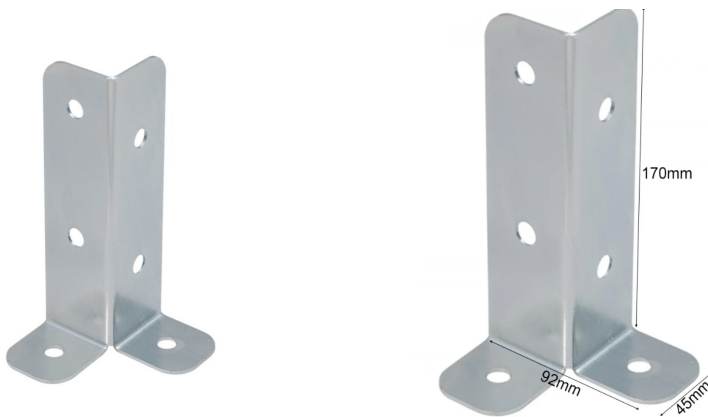

Heavy Duty Bolt
Down Corner
Bracket

£12.71 inc vat -

£10.59 ex vat

Additional Information

SKU	55802
Catalogue Product Title	Heavy Duty Bolt Down Corner Bracket
Assembly	Requires Assembly
Dimensions	H17 x W9.2 x D9.2cm
Pack Size	1
Material	Galvanised Steel

<https://www.cosydirect.com/heavy-duty-bolt-down-corner-bracket-55802>