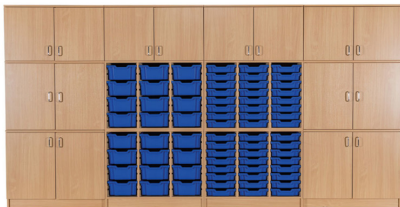

Web: [www.cosydirect.com](http://www.cosydirect.com)

SKU: W21676

Willowbrook Non-  
Locking White  
Storage Wall with  
48 Jelly Strawberry  
Gratnells Trays

£6,408.83 inc vat -

£5,340.69 ex vat

## Additional Information

SKU	W21676
Depth	480mm
Height	2100mm
Width	4080mm
Option	Non-Locking
Wood Colour	White

<https://www.cosydirect.com/willowbrook-non-locking-white-storage-wall-with-48-jelly-strawberry-gratnells-trays-w21676>