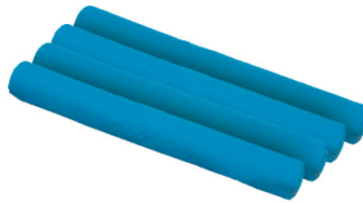

Jolly Back Long
Bean Roll Floor
Balance Beam
Cushion - Set of 4

£145.15 inc vat -
£120.96 ex vat

Additional Information

SKU	W19574-Variou
Pack Size	4

<https://www.cosydirect.com/jolly-back-long-bean-roll-set-of-4-w19574-various>