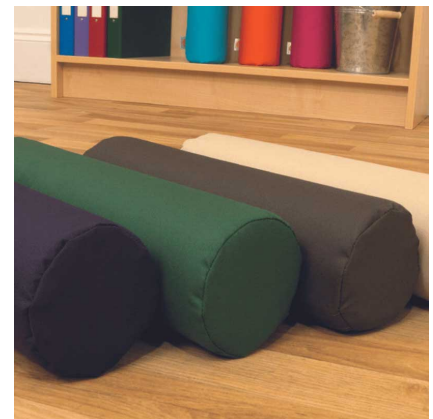

Web: [www.cosydirect.com](http://www.cosydirect.com)

SKU: W19455-  
Various

Jolly Back Portable  
Posture Roll

£128.84 inc vat -  
£107.37 ex vat