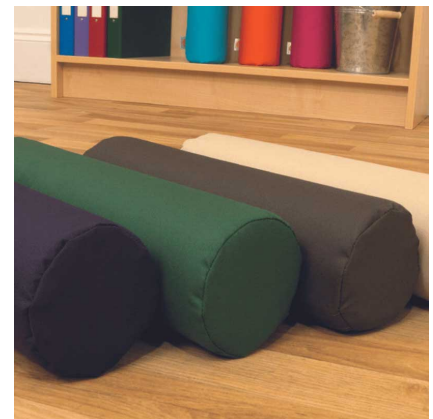

Jolly Back Portable
Posture Roll

£128.84 inc vat -
£107.37 ex vat

Additional Information

SKU

W19455-Variou

<https://www.cosydirect.com/jolly-back-portable-posture-roll-w19455-various>