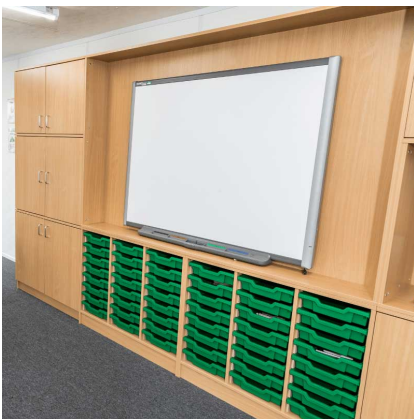

## Additional Information

SKU	W06646-Various
Dimensions	H2100 x D480 x W4080mm
Warranty	10 years

<https://www.cosydirect.com/willowbrook-the-learning-wall-w06646-various>