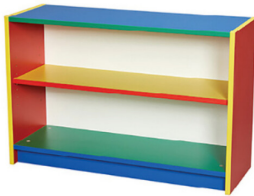

Web: [www.cosydirect.com](http://www.cosydirect.com)

SKU: W06490

Colore! Bookcase  
with One  
Adjustable Shelf

£316.96 inc vat -

£264.13 ex vat

## Additional Information

SKU	W06490
Depth	320mm
Dimensions	H600 x D320 x W900mm
Height	600mm
Width	900mm
Warranty	10 years

<https://www.cosydirect.com/colore-bookcase-with-one-adjustable-shelf-w06490>