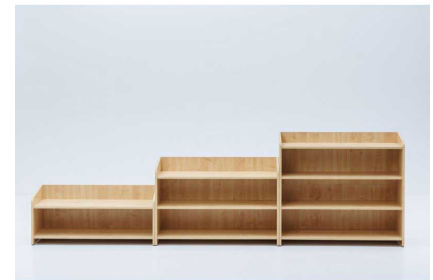

Shire - Be Creative
Set

£538.80 inc vat -
£449.00 ex vat

Additional Information

SKU	55670
Manufacturer	Cosy
Catalogue Product Title	Shire Be Creative Set
2026 Catalogue Page	538
Assembly	Requires Assembly
Dimensions	Tall - H92 x W104 x D40cm Medium - H70 x L104 x D40cm Low - H45 x W104 x D40cm
Pack Size	3
Warranty	10 years

<https://www.cosydirect.com/shire-be-creative-set-55670>

Description

The Shire Be Creative Set is a versatile solution for EYFS and classroom settings, comprising three Shire Shelving Units at heights of 45cm, 70cm and 92cm. Meticulously crafted for durability and functionality, each unit offers spacious shelves for versatile storage options, seamlessly integrating into any learning environment while adding warmth and sophistication.