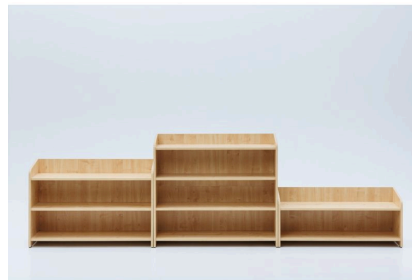

Shire - Be Creative
Set

£538.80 inc vat -
£449.00 ex vat

Additional Information

SKU	55670
Manufacturer	Cosy
Catalogue Product Title	Shire Be Creative Set
2026 Catalogue Page	538
Assembly	Requires Assembly
Dimensions	Tall - H92 x W104 x D40cm Medium - H70 x L104 x D40cm Low - H45 x W104 x D40cm
Pack Size	3
Warranty	10 years

<https://www.cosydirect.com/shire-be-creative-set-55670>

Description

The Shire Be Creative Set is a versatile solution for EYFS and classroom settings, comprising three Shire Shelving Units at heights of 45cm, 70cm and 92cm. Meticulously crafted for durability and functionality, each unit offers spacious shelves for versatile storage options, seamlessly integrating into any learning environment while adding warmth and sophistication.