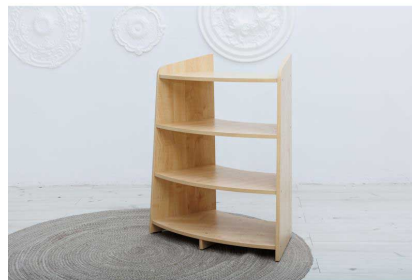

Shire - Open Half
Curved Shelving
Unit - 92cm

£210.00 inc vat -
£175.00 ex vat

Additional Information

SKU	55383
Manufacturer	Cosy
Catalogue Product Title	Open Shire Half Curve Tall
2026 Catalogue Page	543
Assembly	Requires Assembly
Dimensions	H92 x W80 x D40cm
Height	92cm
Warranty	10 years

<https://www.cosydirect.com/shire-open-half-curved-shelving-unit-92cm-55383>

Description

The Shire Open Half Curved Shelving Unit is a versatile and stylish addition to primary classrooms and EYFS settings. With a unique curved design and durable wooden construction, it offers four spacious shelves for storage and display. Its slim profile maximises floor space, promoting self-directed learning and active engagement while enhancing the overall classroom aesthetic.