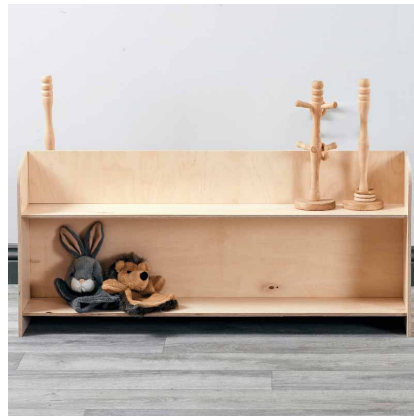

Cosy Slim Fit -
Double Sided Shelf
- 45cm

£149.99 inc vat -

£124.99 ex vat

Additional Information

SKU	55361
Manufacturer	Cosy
Catalogue Product Title	Cosy Slim Fit Double Sided Shelf Low
2026 Catalogue Page	525
Assembly	Requires Assembly
Dimensions	H45 x W100 x D40cm
Height	45cm
Warranty	5 years

<https://www.cosydirect.com/cosy-slim-fit-double-sided-shelf-45cm-55361>

Description

Introducing our Cosy Slim Fit Double Sided Shelf, designed to optimise organisation and functionality in classrooms and EYFS settings. At 45cm tall with two shelves on each side, it maximises storage without compromising style. Durable and versatile, it fosters educational exploration and creativity, becoming a beloved staple in any learning environment.