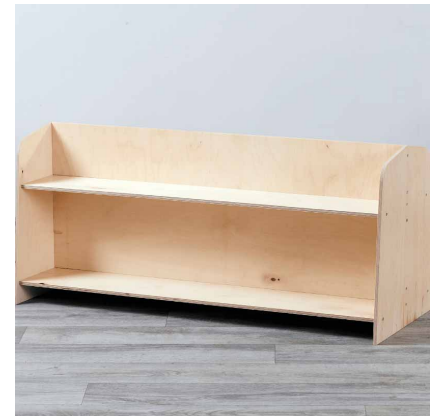

Cosy Slim Fit -
Double Sided Shelf
- 45cm

£149.99 inc vat -

£124.99 ex vat

Additional Information

SKU	55361
Manufacturer	Cosy
Catalogue Product Title	Cosy Slim Fit Double Sided Shelf Low
2026 Catalogue Page	525
Assembly	Requires Assembly
Dimensions	H45 x W100 x D40cm
Height	45cm
Warranty	5 years

<https://www.cosydirect.com/cosy-slim-fit-double-sided-shelf-45cm-55361>

Description

Introducing our Cosy Slim Fit Double Sided Shelf, designed to optimise organisation and functionality in classrooms and EYFS settings. At 45cm tall with two shelves on each side, it maximises storage without compromising style. Durable and versatile, it fosters educational exploration and creativity, becoming a beloved staple in any learning environment.