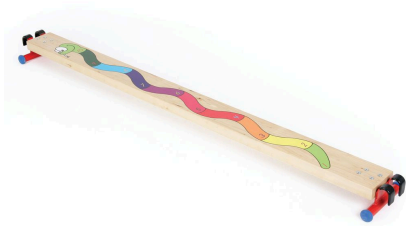

Activbeam Snake

£348.61 inc vat -

£290.51 ex vat

Additional Information

SKU	W04416
Dimensions	Beam including feet H100 x D225 x L1930mm
Height	100mm
Warranty	1 Year

<https://www.cosydirect.com/activbeam-snake-w04416>

Description

Children can balance, step and explore with this Activbeam Snake. Use it as a floor beam or link it to other equipment. With a natural timber finish and playful snake design, it supports active play, coordination and confidence in early years settings.