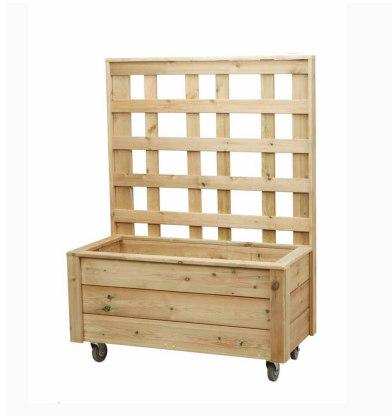

Mobile Planter
With Trellis

£753.26 inc vat -

£627.72 ex vat

Additional Information

SKU	W04380
MPN	DR096
Manufacturer	Millhouse
Age Suitability	3 Years+
Assembly	Assembled
Dimensions	W1140 x D560 x H1530mm (960mm trellis height)
Warranty	5 years