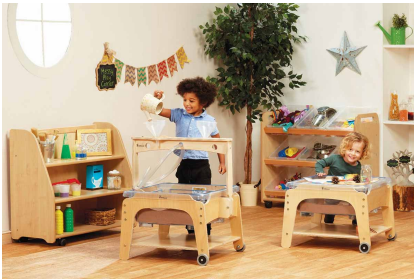

Mini Messy Zone

£1,713.37 inc vat -

£1,427.81 ex vat

Additional Information

SKU	W04160
MPN	PT1196
Manufacturer	Millhouse
Age Suitability	3 Years+
Assembly	Supplied part-assembled
Assembly Instructions	Includes both flat-packed and pre-assembled components
Dimensions	Messy Play Zone Area: 2.40m x 2.40m
Material	Wood Plastic
Warranty	5 years