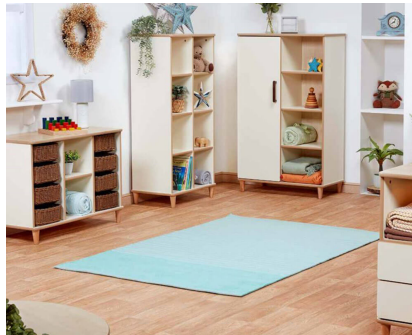

Home From Home
Cube Display Shelf

£448.96 inc vat -

£374.13 ex vat

Additional Information

SKU	W04411
MPN	PT1302
Manufacturer	Millhouse
Age Suitability	3 Years+
Assembly	Assembled
Dimensions	W662 x D420 x H1366mm
Warranty	5 years