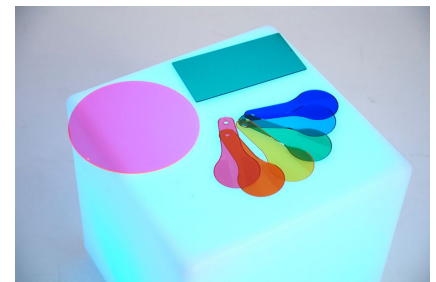

Sensory Mood
Cube

£99.59 inc vat -

£82.99 ex vat

Additional Information

SKU	W02915
MPN	75544
Manufacturer	Tickit
Dimensions	400 x 400 x 400mm
Warranty	1 Year

<https://www.cosydirect.com/sensory-mood-cube-w02915>