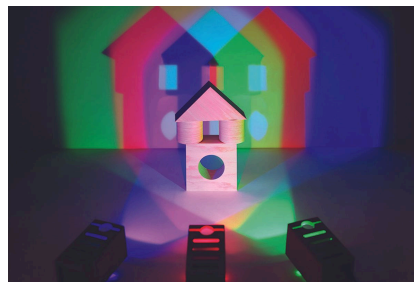

Collaborate & Innovate Ltd T/A Cosy Direct, Units
316-318 Fauld Industrial Estate, Fauld Lane, Fauld,
DE13 9HS

Tel: [01332 370152](tel:01332370152)

Email: sales@cosydirect.com

Web: www.cosydirect.com

SKU: 55302

Magic Light Box

£147.59 inc vat -

£122.99 ex vat

Additional Information

SKU	55302
Catalogue Product Title	Magic Light Box
2026 Catalogue Page	277
Age Suitability	3 Years+
Dimensions	H55 x L105 x D55cm
Pack Size	8
Warranty	1 Year

<https://www.cosydirect.com/magic-light-box-55302>

Description

Explore the science of light and colour with this interactive light box. Perfect for teaching colour theory, children can experiment with mixing red and green light to see new shades emerge, creating a captivating visual environment.