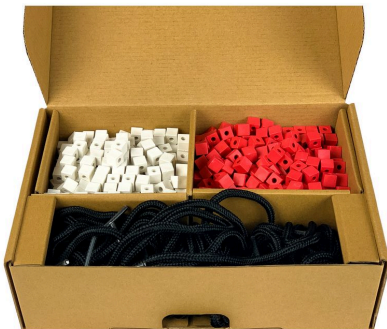

Web: [www.cosydirect.com](http://www.cosydirect.com)

SKU: 55270

Abacus Cube  
Beads

£83.99 inc vat -  
£69.99 ex vat

## Additional Information

SKU	55270
Catalogue Product Title	Abacus Cube Beads
Contents	500x red cubes, 500x white cubes, 10x laces
Dimensions	Each cube measures 1cm
Pack Size	510
Warranty	1 Year

<https://www.cosydirect.com/abacus-cube-beads-55270>

## Description

A unique, sustainable take on the classic abacus. These 1cm cube-style beads on a string are made from 70% recycled wood pulp, offering a tactile way to teach area, measurement, and weight.