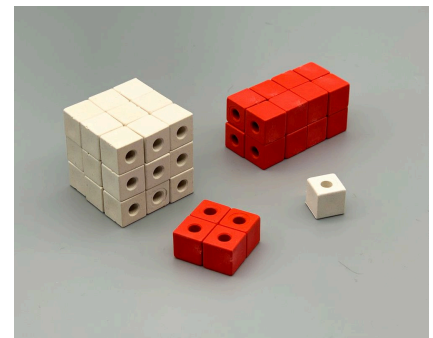

## Additional Information

SKU	55270
Catalogue Product Title	Abacus Cube Beads
Contents	500x red cubes, 500x white cubes, 10x laces
Dimensions	Each cube measures 1cm
Pack Size	510
Warranty	1 Year

<https://www.cosydirect.com/abacus-cube-beads-55270>

## Description

A unique, sustainable take on the classic abacus. These 1cm cube-style beads on a string are made from 70% recycled wood pulp, offering a tactile way to teach area, measurement, and weight.