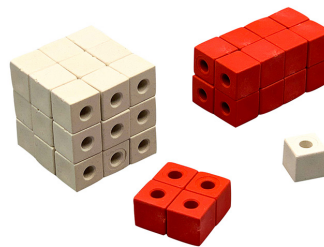

Web: [www.cosydirect.com](http://www.cosydirect.com)

SKU: 55270

Abacus Cube  
Beads

£83.99 inc vat -  
£69.99 ex vat

## Additional Information

SKU	55270
Catalogue Product Title	Abacus Cube Beads
Contents	500x red cubes, 500x white cubes, 10x laces
Dimensions	Each cube measures 1cm
Pack Size	510
Warranty	1 Year

<https://www.cosydirect.com/abacus-cube-beads-55270>

## Description

A unique, sustainable take on the classic abacus. These 1cm cube-style beads on a string are made from 70% recycled wood pulp, offering a tactile way to teach area, measurement, and weight.