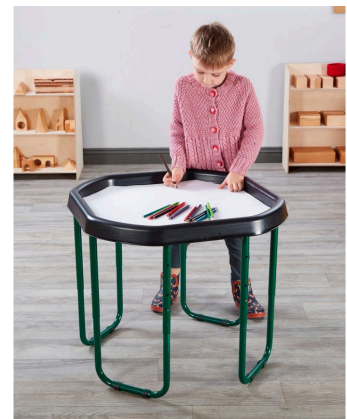

## Additional Information

SKU	55234
Manufacturer	Cosy
Catalogue Product Title	Mini Tuff Spot Paper
2026 Catalogue Page	334,415
Contents	20 sheets of double-sided white paper per pad
Product Colour	Black
Dimensions	60 x 60cm
Warranty	1 Year

## Description

Our Mini Tuff Spot Tray White Paper Pad Insert is a great addition to your Mini Tuff Spot Tray range of accessories. Transform your mini tuff spot tray into an exciting and engaging play space with our paper insert. Designed with ease in mind, our paper insert fits seamlessly with our Mini Tuff Spot Trays.