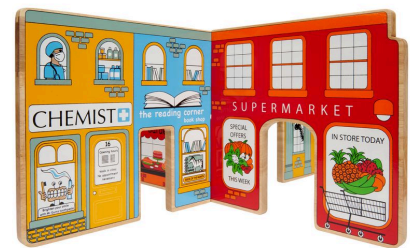

Town Toy World
Wooden
Landscape

£55.19 inc vat -
£45.99 ex vat

Additional Information

SKU	55212
Catalogue Product Title	Town Toy World
Dimensions	H28 x D15 x W62cm
Pack Size	2
Warranty	1 Year
Contents may vary	Yes
Colour may vary	Yes

<https://www.cosydirect.com/town-toy-world-wooden-landscape-55212>

Description

Children can build, imagine and tell new stories with this Wooden Town Toy World. This slot-together set encourages open-ended small world play, helping children develop communication, language and imaginative thinking. A lovely way to create inviting story scenes and shared play in the classroom.