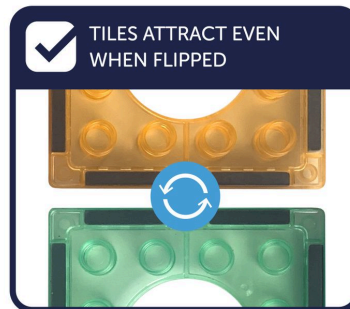

Magnetic Tiles:
Marble Run

£111.59 inc vat -
£92.99 ex vat

Additional Information

| | |
|-------------------------|--|
| SKU | 55209 |
| Catalogue Product Title | Magnetic Tiles: Marble Run |
| 2026 Catalogue Page | 169 |
| Age Suitability | 3 Years+ |
| Contents | Includes: 42 magnetic tiles, 50 track connectors, 6 balls, 2 figures |
| Pack Size | 100 |
| Warranty | 1 Year |