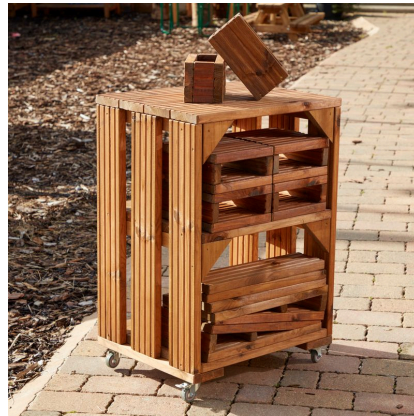

Half Size
Deckciting Trolley

£130.80 inc vat -

£109.00 ex vat

Additional Information

SKU	55194
Manufacturer	Cosy
Catalogue Product Title	Half Size Deckciting Trolley
2026 Catalogue Page	152,597
Age Suitability	3 Years+
Assembly	Requires Assembly
Contents	1x Deckciting trolley Other resources pictured NOT included
Dimensions	H87cm x D49cm x W60cm
Pack Size	1
Warranty	1 Year

<https://www.cosydirect.com/half-size-deckciting-trolley-55194>

Description

Are you looking for a space-saving hero that's both sturdy and versatile? The Half Size Deckciting Trolley is just the solution you need. Designed specifically for smaller or pack-away settings, this clever trolley not only

stores your half-size pack of Deckciting Blocks (sold separately), but also doubles up as a workstation. Now you can keep your construction area organised and tidy while also providing an easy-to-access surface for builders, designers, and engineers of all ages.