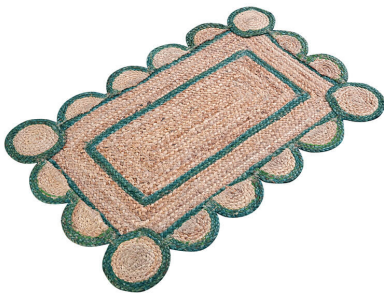

Scallop Jute Rug -
Green

£27.59 inc vat -

£22.99 ex vat

Additional Information

SKU	55168
Catalogue Product Title	Scallop Jute Green Mat
2026 Catalogue Page	510
Dimensions	L90 x W60cm
Pack Size	1
Warranty	1 Year

<https://www.cosydirect.com/scallop-jute-rug-green-55168>

Description

This unique green jute rug features a beautiful scallop edge, adding warmth, texture, and colour to any classroom. Its natural material and unique design make it a perfect centerpiece for a neutral-toned setting. It is a durable, biophilic resource that defines a cosy space for learning.