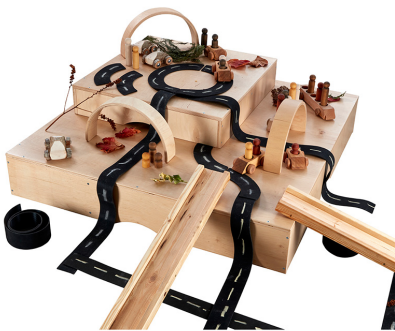

Block Building
Platforms - Set of
2

£238.80 inc vat -
£199.00 ex vat

Additional Information

SKU	54822
Manufacturer	Cosy
Catalogue Product Title	Block Building Platforms
2026 Catalogue Page	158
Contents	1x Large Platform 1x Small Platform Other resources pictured NOT included
Dimensions	Large: H17cm x W100cm x L100cm Small: H12cm x W60cm x L60cm
Pack Size	2
Warranty	1 Year

<https://www.cosydirect.com/block-building-platforms-set-of-2-54822>

Description

Transform your EYFS learning space into a hub of creativity and exploration with our Block Building Platforms — elevating the building blocks of big dreams and tiny masterpieces! Perfect for both individual and group play, these versatile platforms are designed to encourage imaginative thinking, teamwork, and skill-building. Get ready to see big