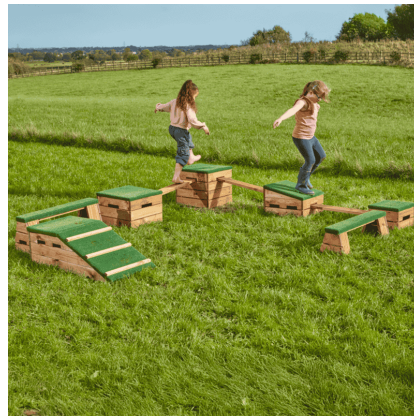

Move & Make
Meadow Course
Complete Set

£538.80 inc vat -

£449.00 ex vat

Additional Information

SKU	54705
Manufacturer	Cosy
Catalogue Product Title	Move & Make Meadow Complete Set
2026 Catalogue Page	93
Age Suitability	3 Years+
Assembly	Requires Assembly
Pack Size	7
Warranty	5 years

<https://www.cosydirect.com/move-make-meadow-course-complete-set-54705>

Description

Get ready for endless adventures with our Move & Make Meadow Course Complete Set! This green grass platform set is perfect for building exciting obstacle courses! Freestanding and easy to move, it lets little ones leap, balance, and create their own wacky routes. Let the active fun begin!