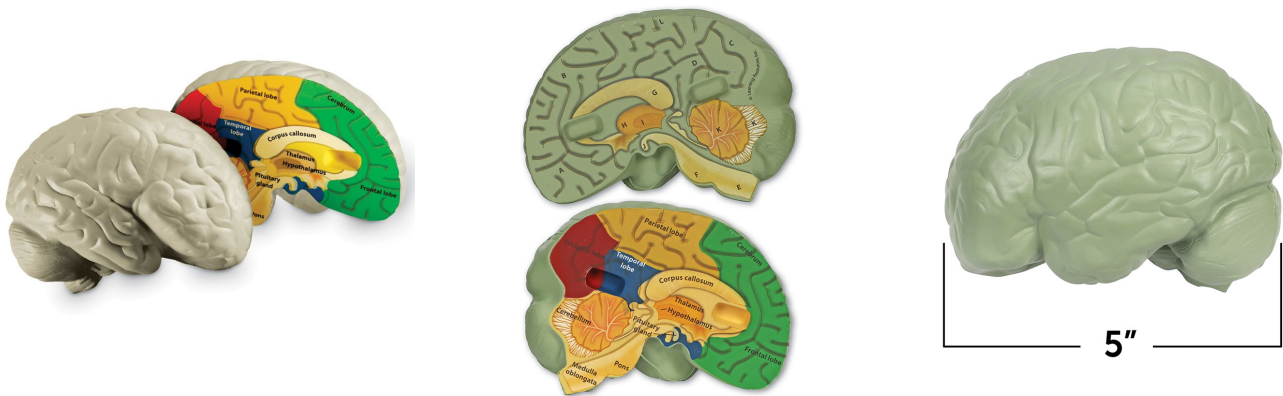

Cross-Section
Human Brain
Model

£22.26 inc vat -
£18.55 ex vat

Additional Information

SKU	W02754
Manufacturer	Learning Resources
Age Suitability	2 Years+
Dimensions	13cm
Warranty	1 Year
Express Delivery	Express Under 10 Days