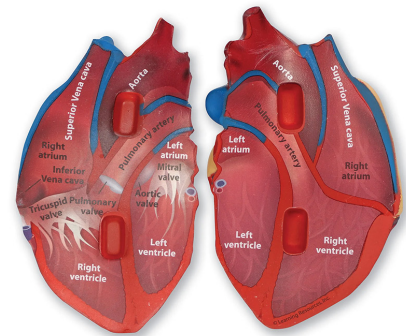

## Additional Information

SKU	W02753
Manufacturer	Learning Resources
Age Suitability	2 Years+
Dimensions	13cm
Warranty	1 Year
Express Delivery	Express Under 10 Days

<https://www.cosydirect.com/cross-section-human-heart-model-w02753>