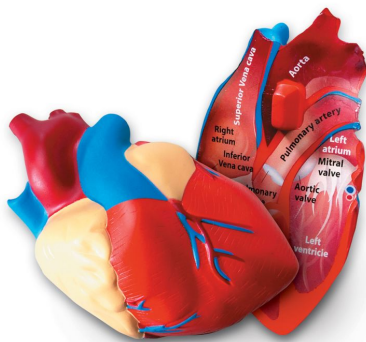

## Additional Information

SKU	W02753
Manufacturer	Learning Resources
Age Suitability	2 Years+
Dimensions	13cm
Warranty	1 Year
Express Delivery	Express Under 10 Days

<https://www.cosydirect.com/cross-section-human-heart-model-w02753>