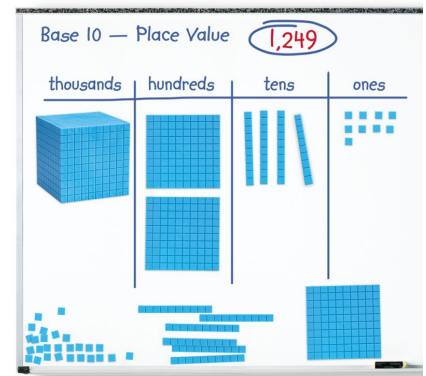

Web: [www.cosydirect.com](http://www.cosydirect.com)

SKU: W02736

Giant Magnetic  
Base Ten Set

£32.06 inc vat -  
£26.72 ex vat

## Additional Information

SKU	W02736
Manufacturer	Learning Resources
Age Suitability	2 Years+
Dimensions	Flat measures are 15cm, and unit measures are 1.5cm
Pack Size	131
Warranty	1 Year
Express Delivery	Express Under 10 Days