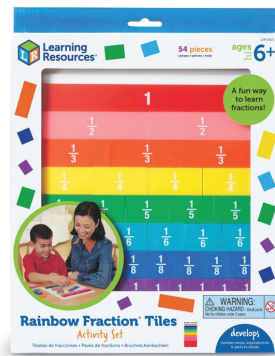

Web: [www.cosydirect.com](http://www.cosydirect.com)

SKU: W02714

Rainbow Fraction  
Tiles With Tray

£18.11 inc vat -  
£15.09 ex vat

## Additional Information

SKU	W02714
Manufacturer	Learning Resources
Age Suitability	2 Years+
Pack Size	51
Warranty	1 Year
Express Delivery	Express Under 10 Days

<https://www.cosydirect.com/rainbow-fraction-tiles-with-tray-w02714>