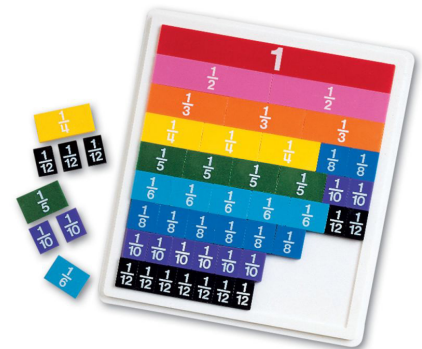

Web: [www.cosydirect.com](http://www.cosydirect.com)

SKU: W02714

Rainbow Fraction  
Tiles With Tray

£18.11 inc vat -  
£15.09 ex vat

## Additional Information

SKU	W02714
Manufacturer	Learning Resources
Age Suitability	2 Years+
Pack Size	51
Warranty	1 Year
Express Delivery	Express Under 10 Days

<https://www.cosydirect.com/rainbow-fraction-tiles-with-tray-w02714>