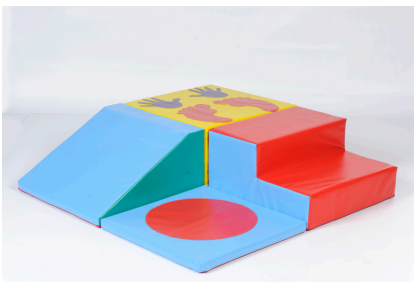

Soft Play Corner

£385.81 inc vat -

£321.51 ex vat

Additional Information

SKU	W02507
Age Suitability	2 Years+
Pack Size	4
Material	Printed 100% polyester; Plain fabrics 100% vinyl coated (PVC) nylon/polyester; CFC free CMHR fire retardant foam fillings
Warranty	1 Year

<https://www.cosydirect.com/soft-play-corner-w02507>