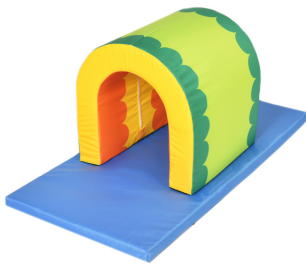

Soft Play Tunnel &
Mat

£267.19 inc vat -

£222.66 ex vat

Additional Information

SKU	W02495
Age Suitability	2 Years+
Material	100% warm to touch polyester, fire retardant and CFC free foam filling
Warranty	1 Year