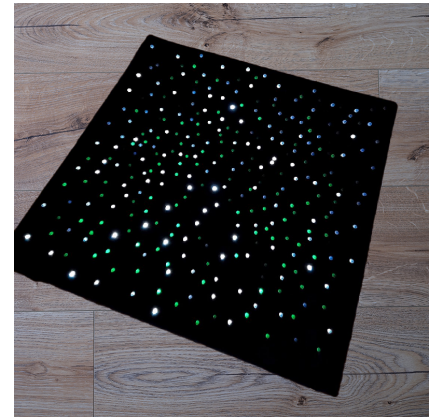

Collaborate & Innovate Ltd T/A Cosy Direct, Units
316-318 Fauld Industrial Estate, Fauld Lane, Fauld,
DE13 9HS

Tel: [01332 370152](tel:01332370152)

Email: sales@cosydirect.com

Web: www.cosydirect.com

SKU: W01493

Led Sensory
Carpet 95Cm

£149.99 inc vat -

£124.99 ex vat

Additional Information

SKU	W01493
Catalogue Product Title	Led Sensory Carpet 95Cm
Warranty	1 Year

<https://www.cosydirect.com/led-sensory-carpet-95cm-w01493>

Description

Step, crawl and explore with this LED Sensory Carpet. Children will love watching the lights glow beneath them as they move, creating a calming sensory experience that encourages movement, relaxation and gentle visual discovery.