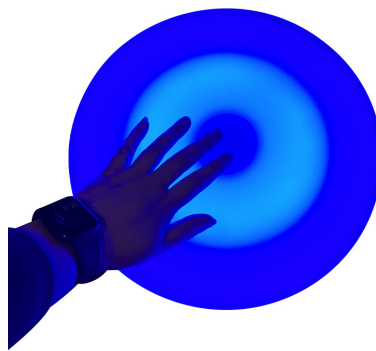

Interactive Round
Wall And Floor Tile
- 30Cm

£109.57 inc vat -
£91.31 ex vat

Additional Information

SKU	W01480
Catalogue Product Title	Interactive Round Wall And Floor Tile - 30Cm
Warranty	1 Year

<https://www.cosydirect.com/interactive-round-wall-and-floor-tile-30cm-w01480>

Description

Step, tap and explore with this Interactive Tile. Children will love watching the glowing rings respond to touch and pressure, creating a bright, playful sensory experience that encourages movement, curiosity and simple cause-and-effect discovery.