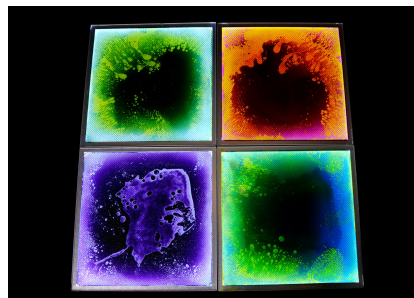

Collaborate & Innovate Ltd T/A Cosy Direct, Units
316-318 Fauld Industrial Estate, Fauld Lane, Fauld,
DE13 9HS

Tel: [01332 370152](tel:01332370152)

Email: sales@cosydirect.com

Web: www.cosydirect.com

SKU: W01478

Light Up Sensory
Floor Tile - Orange

£129.76 inc vat -

£108.13 ex vat

Additional Information

SKU	W01478
Catalogue Product Title	Light Up Sensory Floor Tile - Orange
Warranty	1 Year

<https://www.cosydirect.com/light-up-sensory-floor-tile-orange-w01478>

Description

Step, press and watch colours come alive with this Light Up Sensory Floor Tile. Filled with flowing coloured liquid and backed with light, this engaging sensory tile encourages movement, visual tracking and hands-on exploration. A brilliant choice for sensory rooms, tabletops and calming spaces.