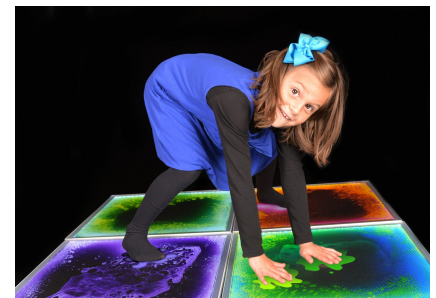

Collaborate & Innovate Ltd T/A Cosy Direct, Units
316-318 Fauld Industrial Estate, Fauld Lane, Fauld,
DE13 9HS

Tel: [01332 370152](tel:01332370152)

Email: sales@cosydirect.com

Web: www.cosydirect.com

SKU: W01478

Light Up Sensory
Floor Tile - Orange

£129.76 inc vat -

£108.13 ex vat

Additional Information

SKU	W01478
Catalogue Product Title	Light Up Sensory Floor Tile - Orange
Warranty	1 Year

<https://www.cosydirect.com/light-up-sensory-floor-tile-orange-w01478>

Description

Step, press and watch colours come alive with this Light Up Sensory Floor Tile. Filled with flowing coloured liquid and backed with light, this engaging sensory tile encourages movement, visual tracking and hands-on exploration. A brilliant choice for sensory rooms, tabletops and calming spaces.