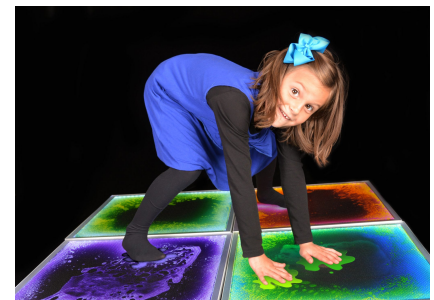

Collaborate & Innovate Ltd T/A Cosy Direct, Units
316-318 Fauld Industrial Estate, Fauld Lane, Fauld,
DE13 9HS

Tel: [01332 370152](tel:01332370152)

Email: sales@cosydirect.com

Web: www.cosydirect.com

SKU: W01477

Light Up Sensory
Floor Tile - Red

£129.76 inc vat -

£108.13 ex vat

Additional Information

SKU	W01477
Catalogue Product Title	Light Up Sensory Floor Tile - Red
Warranty	1 Year

<https://www.cosydirect.com/light-up-sensory-floor-tile-red-w01477>

Description

Step, press and watch colours come alive with this Light Up Sensory Floor Tile. Filled with flowing coloured liquid and backed with light, this engaging sensory tile encourages movement, visual tracking and hands-on exploration. A brilliant choice for sensory rooms, tabletops and calming spaces.