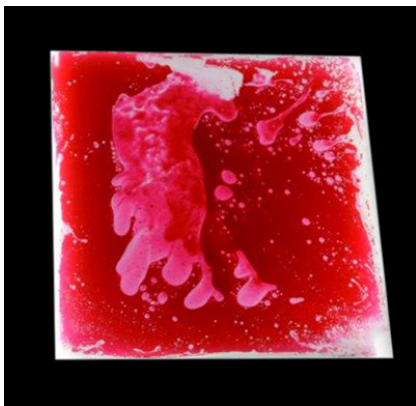

Collaborate & Innovate Ltd T/A Cosy Direct, Units
316-318 Fauld Industrial Estate, Fauld Lane, Fauld,
DE13 9HS

Tel: [01332 370152](tel:01332370152)

Email: sales@cosydirect.com

Web: www.cosydirect.com

SKU: W01477

Light Up Sensory
Floor Tile - Red

£129.76 inc vat -

£108.13 ex vat

Additional Information

SKU	W01477
Catalogue Product Title	Light Up Sensory Floor Tile - Red
Warranty	1 Year

<https://www.cosydirect.com/light-up-sensory-floor-tile-red-w01477>

Description

Step, press and watch colours come alive with this Light Up Sensory Floor Tile. Filled with flowing coloured liquid and backed with light, this engaging sensory tile encourages movement, visual tracking and hands-on exploration. A brilliant choice for sensory rooms, tabletops and calming spaces.