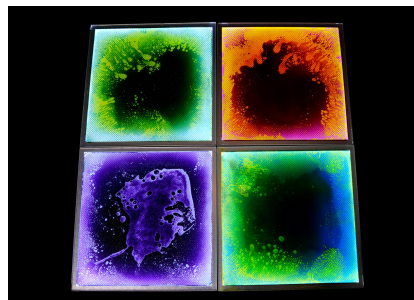

Light Up Sensory
Floor Tile - Green
(With Yellow)

£129.76 inc vat -

£108.13 ex vat

Additional Information

SKU	W01476
Catalogue Product Title	Light Up Sensory Floor Tile - Green (With Yellow)
Warranty	1 Year

<https://www.cosydirect.com/light-up-sensory-floor-tile-green-with-yellow-w01476>

Description

Step, press and watch colours come alive with this Light Up Sensory Floor Tile. Filled with flowing coloured liquid and backed with light, this engaging sensory tile encourages movement, visual tracking and hands-on exploration. A brilliant choice for sensory rooms, tabletops and calming spaces.