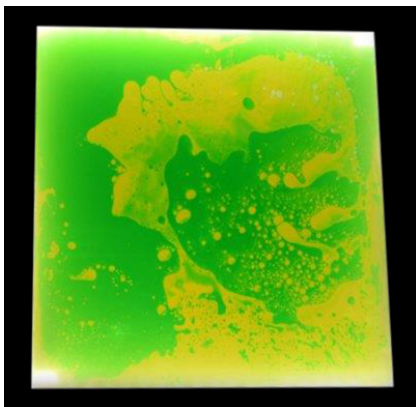

Collaborate & Innovate Ltd T/A Cosy Direct, Units
316-318 Fauld Industrial Estate, Fauld Lane, Fauld,
DE13 9HS

Tel: [01332 370152](tel:01332370152)

Email: sales@cosydirect.com

Web: www.cosydirect.com

SKU: W01476

Light Up Sensory
Floor Tile - Green
(With Yellow)

£129.76 inc vat -

£108.13 ex vat

Additional Information

SKU	W01476
Catalogue Product Title	Light Up Sensory Floor Tile - Green (With Yellow)
Warranty	1 Year

<https://www.cosydirect.com/light-up-sensory-floor-tile-green-with-yellow-w01476>

Description

Step, press and watch colours come alive with this Light Up Sensory Floor Tile. Filled with flowing coloured liquid and backed with light, this engaging sensory tile encourages movement, visual tracking and hands-on exploration. A brilliant choice for sensory rooms, tabletops and calming spaces.