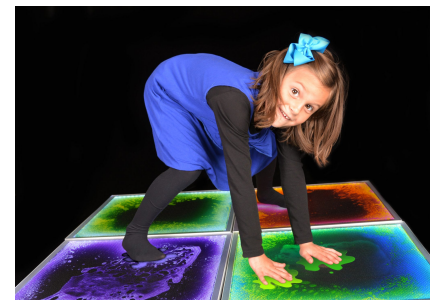

Collaborate & Innovate Ltd T/A Cosy Direct, Units
316-318 Fauld Industrial Estate, Fauld Lane, Fauld,
DE13 9HS

Tel: [01332 370152](tel:01332370152)

Email: sales@cosydirect.com

Web: www.cosydirect.com

SKU: W01476

Light Up Sensory
Floor Tile - Green
(With Yellow)

£129.76 inc vat -

£108.13 ex vat

Additional Information

SKU	W01476
Catalogue Product Title	Light Up Sensory Floor Tile - Green (With Yellow)
Warranty	1 Year

<https://www.cosydirect.com/light-up-sensory-floor-tile-green-with-yellow-w01476>

Description

Step, press and watch colours come alive with this Light Up Sensory Floor Tile. Filled with flowing coloured liquid and backed with light, this engaging sensory tile encourages movement, visual tracking and hands-on exploration. A brilliant choice for sensory rooms, tabletops and calming spaces.