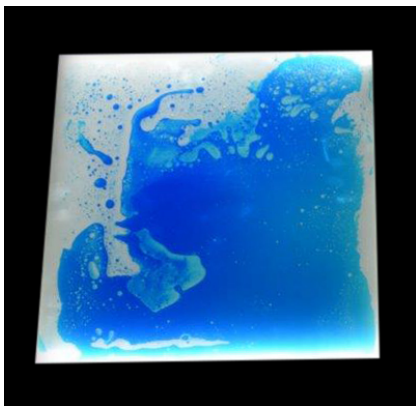

Collaborate & Innovate Ltd T/A Cosy Direct, Units
316-318 Fauld Industrial Estate, Fauld Lane, Fauld,
DE13 9HS

Tel: [01332 370152](tel:01332370152)

Email: sales@cosydirect.com

Web: www.cosydirect.com

SKU: W01475

Light Up Sensory
Floor Tile -Blue

£129.76 inc vat -

£108.13 ex vat

Additional Information

SKU	W01475
Catalogue Product Title	Light Up Sensory Floor Tile - Blue
Warranty	1 Year

<https://www.cosydirect.com/light-up-sensory-floor-tile-blue-w01475>

Description

Step, press and watch colours come alive with this Light Up Sensory Floor Tile. Filled with flowing coloured liquid and backed with light, this engaging sensory tile encourages movement, visual tracking and hands-on exploration. A brilliant choice for sensory rooms, tabletops and calming spaces.