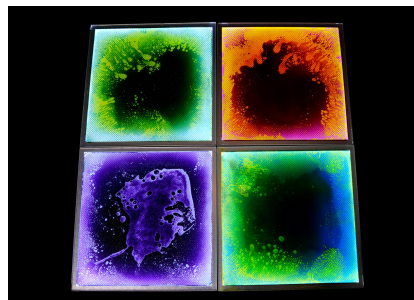

Collaborate & Innovate Ltd T/A Cosy Direct, Units
316-318 Fauld Industrial Estate, Fauld Lane, Fauld,
DE13 9HS

Tel: [01332 370152](tel:01332370152)

Email: sales@cosydirect.com

Web: www.cosydirect.com

SKU: W01475

Light Up Sensory
Floor Tile -Blue

£129.76 inc vat -

£108.13 ex vat

Additional Information

SKU	W01475
Catalogue Product Title	Light Up Sensory Floor Tile - Blue
Warranty	1 Year

<https://www.cosydirect.com/light-up-sensory-floor-tile-blue-w01475>

Description

Step, press and watch colours come alive with this Light Up Sensory Floor Tile. Filled with flowing coloured liquid and backed with light, this engaging sensory tile encourages movement, visual tracking and hands-on exploration. A brilliant choice for sensory rooms, tabletops and calming spaces.