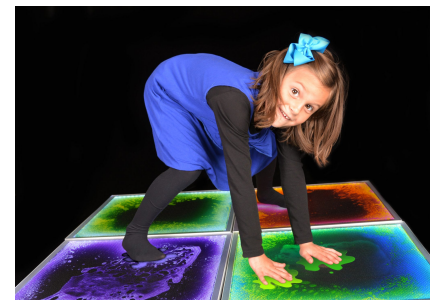

Collaborate & Innovate Ltd T/A Cosy Direct, Units
316-318 Fauld Industrial Estate, Fauld Lane, Fauld,
DE13 9HS

Tel: [01332 370152](tel:01332370152)

Email: sales@cosydirect.com

Web: www.cosydirect.com

SKU: W01475

Light Up Sensory
Floor Tile -Blue

£129.76 inc vat -

£108.13 ex vat

Additional Information

SKU	W01475
Catalogue Product Title	Light Up Sensory Floor Tile - Blue
Warranty	1 Year

<https://www.cosydirect.com/light-up-sensory-floor-tile-blue-w01475>

Description

Step, press and watch colours come alive with this Light Up Sensory Floor Tile. Filled with flowing coloured liquid and backed with light, this engaging sensory tile encourages movement, visual tracking and hands-on exploration. A brilliant choice for sensory rooms, tabletops and calming spaces.