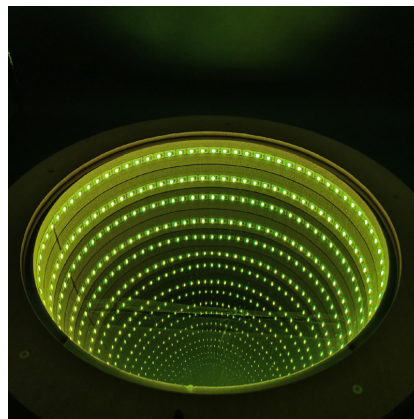

Collaborate & Innovate Ltd T/A Cosy Direct, Units
316-318 Fauld Industrial Estate, Fauld Lane, Fauld,
DE13 9HS

Tel: [01332 370152](tel:01332370152)

Email: sales@cosydirect.com

Web: www.cosydirect.com

SKU: W01450

Infinity Mirror Tile
With Remote

£159.64 inc vat -

£133.03 ex vat

Additional Information

SKU	W01450
Catalogue Product Title	Infinity Mirror Tile With Remote
Warranty	1 Year

<https://www.cosydirect.com/infinity-mirror-tile-with-remote-w01450>

Description

Bring light, colour and a sense of wonder into your space with this Infinity Mirror. Children will love exploring the illusion of endless depth as glowing colours shift and shine, creating a calming visual feature for sensory rooms, classrooms or quiet spaces.