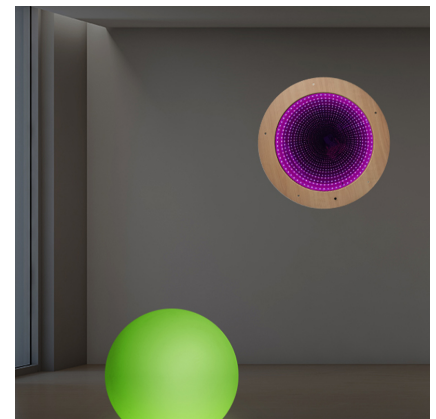

Infinity Mirror Tile
With Remote

£159.64 inc vat -

£133.03 ex vat

Additional Information

SKU	W01450
Catalogue Product Title	Infinity Mirror Tile With Remote
Warranty	1 Year

<https://www.cosydirect.com/infinity-mirror-tile-with-remote-w01450>

Description

Bring light, colour and a sense of wonder into your space with this Infinity Mirror. Children will love exploring the illusion of endless depth as glowing colours shift and shine, creating a calming visual feature for sensory rooms, classrooms or quiet spaces.