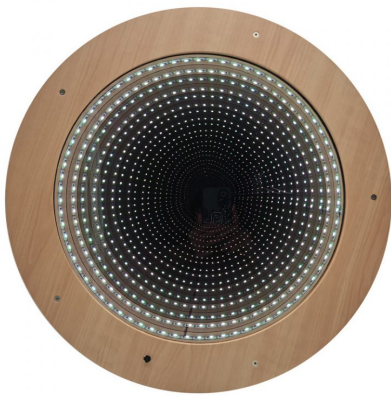

Collaborate & Innovate Ltd T/A Cosy Direct, Units
316-318 Fauld Industrial Estate, Fauld Lane, Fauld,
DE13 9HS

Tel: [01332 370152](tel:01332370152)

Email: sales@cosydirect.com

Web: www.cosydirect.com

SKU: W01450

Infinity Mirror Tile
With Remote

£159.64 inc vat -

£133.03 ex vat

Additional Information

SKU	W01450
Catalogue Product Title	Infinity Mirror Tile With Remote
Warranty	1 Year

<https://www.cosydirect.com/infinity-mirror-tile-with-remote-w01450>

Description

Bring light, colour and a sense of wonder into your space with this Infinity Mirror. Children will love exploring the illusion of endless depth as glowing colours shift and shine, creating a calming visual feature for sensory rooms, classrooms or quiet spaces.