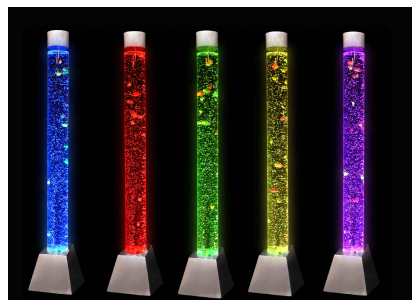

Corner Bubble
Tube Kit (Incl.
Large Tube,
Padded Surround
& Bracket)

£645.59 inc vat -

£537.99 ex vat

Additional Information

SKU	W01433
Catalogue Product Title	Corner Bubble Tube Kit (Incl. Large Tube, Padded Surround & Bracket)
2026 Catalogue Page	9,276
Warranty	1 Year

<https://www.cosydirect.com/corner-bubble-tube-kit-incl-large-tube-padded-surround-bracket-w01433>

Description

Create a calming sensory corner with this Bubble Tube Kit. With a colour-changing bubble tube, padded corner surround and wall bracket included, it brings soothing light, gentle movement and practical comfort together in one complete sensory set-up.