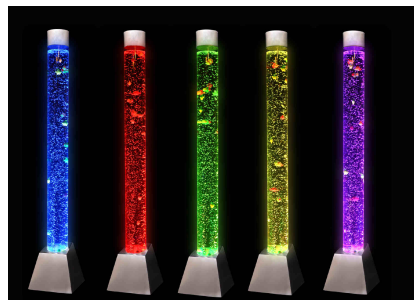

Collaborate & Innovate Ltd T/A Cosy Direct, Units
316-318 Fauld Industrial Estate, Fauld Lane, Fauld,
DE13 9HS

Tel: [01332 370152](tel:01332370152)

Email: sales@cosydirect.com

Web: www.cosydirect.com

SKU: W01432

Bubble Tube Kit
(Incl. Large Tube,
Padded Surround
& Bracket)

£621.59 inc vat -
£517.99 ex vat

Additional Information

SKU	W01432
Catalogue Product Title	Bubble Tube Kit (Incl. Large Tube, Padded Surround & Bracket)
Warranty	1 Year

<https://www.cosydirect.com/bubble-tube-kit-incl-large-tube-padded-surround-bracket-w01432>

Description

Create a complete calming sensory set-up with this Bubble Tube Kit. Combining a colour-changing bubble tube, padded surround and wall bracket, it brings light, movement and comfort together in one ready-made sensory feature for classrooms, calm spaces and sensory rooms.