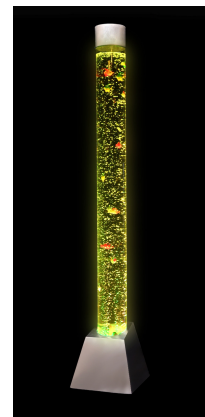

Bubble Tube Kit
(Incl. Large Tube,
Padded Surround
& Bracket)

£621.59 inc vat -
£517.99 ex vat

Additional Information

SKU	W01432
Catalogue Product Title	Bubble Tube Kit (Incl. Large Tube, Padded Surround & Bracket)
Warranty	1 Year

<https://www.cosydirect.com/bubble-tube-kit-incl-large-tube-padded-surround-bracket-w01432>

Description

Create a complete calming sensory set-up with this Bubble Tube Kit. Combining a colour-changing bubble tube, padded surround and wall bracket, it brings light, movement and comfort together in one ready-made sensory feature for classrooms, calm spaces and sensory rooms.