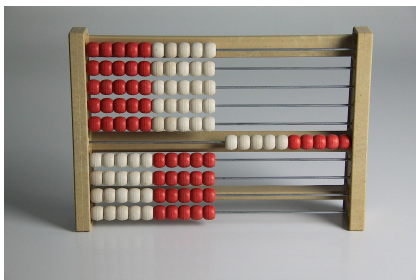

Web: [www.cosydirect.com](http://www.cosydirect.com)

SKU: 52943

Rekenrek 100  
Bead Bar Made  
From Recycled  
Wood (1Pk)

£11.99 inc vat -  
£9.99 ex vat

## Additional Information

|                         |   |
|-------------------------|---|
| SKU                     | 52943   |
| Catalogue Product Title | Rekenrek 100 Bead Bar Made from Recycled Wood |
| Pack Size               | 1   |

## Description

A Rekenrek (or 100 Bead Bar) made with a RE-Wood® (recycled wood) frame, providing a visual and tactile support tool for developing a strong number sense up to 100 and understanding place value.