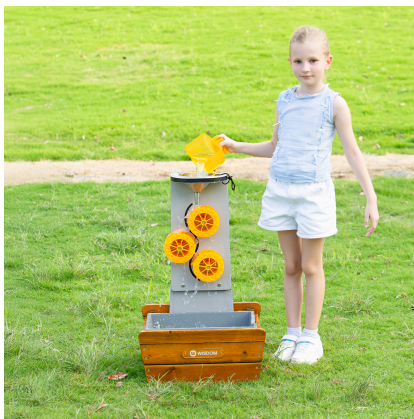

Water Play Wheels
Set

£213.59 inc vat -

£177.99 ex vat

Additional Information

SKU	W01222
Manufacturer	Profile Education
Catalogue Product Title	Water Play Wheels Set
Warranty	1 Year

<https://www.cosydirect.com/water-play-wheels-set-w01222>