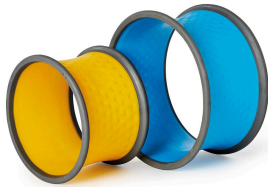

Gonge Body Wheel
Set

£308.06 inc vat -

£256.72 ex vat

Additional Information

SKU	W00997
Manufacturer	Profile Education
Catalogue Product Title	Body Wheel Set
Dimensions	Small Wheel Dia 460 x W300mm Large Wheel Dia 590 x W290mm
Warranty	1 Year

<https://www.cosydirect.com/gonge-body-wheel-set-w00997>