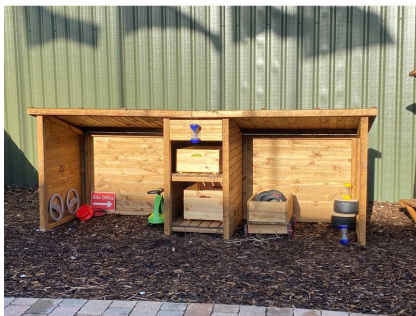

Open Bike Shelter
& Storage

£864.00 inc vat -

£720.00 ex vat

Additional Information

| | |
|-------------------------|-----------------------------|
| SKU | 51171 |
| Manufacturer | Cosy |
| Catalogue Product Title | Easy in Bike Shed & Storage |
| 2026 Catalogue Page | 118,583 |
| Assembly | Requires Assembly |
| Dimensions | H106 x L98 x W322cm. |
| Warranty | 10 years |
| Indoor or Outdoor Use | Outdoor Use |

<https://www.cosydirect.com/open-bike-shelter-storage-51171>

Description

Introducing our Open Bike Shelter & Storage—an organised, safe and versatile solution for outdoor gear. Perfect for bikes, prams, pushchairs and loose parts, it features a protective roll-down cover. Ideal for EYFS settings, it keeps your space tidy and functional, enhancing playtime and outdoor activities. Get yours today!