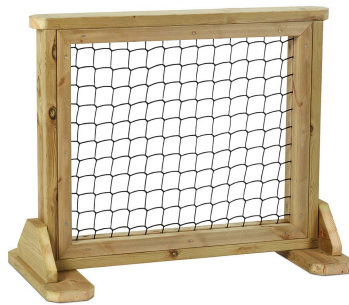

Weaving Panel

£438.95 inc vat -

£365.79 ex vat

Additional Information

SKU	W00540
Manufacturer	Millhouse
Catalogue Product Title	Weaving Panel
Warranty	5 years

<https://www.cosydirect.com/weaving-panel-w00540>