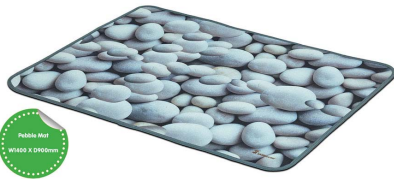

Pebble Mat - 140 X
90Cm

£97.26 inc vat -

£81.05 ex vat

Additional Information

SKU	W00372
Manufacturer	Millhouse
Catalogue Product Title	Pebble Mat
Dimensions	140 x 90cm.
Warranty	5 years
Express Delivery	Express Under 5 Days