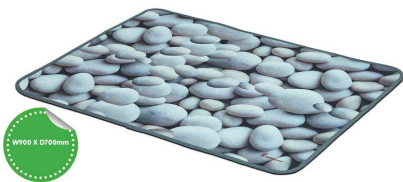

Pebble Mat - 900 X
700Mm

£62.15 inc vat -

£51.79 ex vat

Additional Information

SKU	W00371
Manufacturer	Millhouse
Catalogue Product Title	Pebble Mat - 900 X 700Mm
Warranty	5 years
Express Delivery	Express Under 5 Days