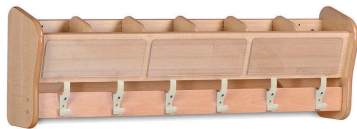

Wall Mountable
Top Cubby

£214.02 inc vat -
£178.35 ex vat

Additional Information

SKU	W00008
Manufacturer	Millhouse
Catalogue Product Title	Wall Mountable Top Cubby
Age Suitability	2 Years+
Assembly Instructions	Fully Assembled
Dimensions	W104.5 x D19.5 x H33cmm
Pack Size	1
Material	Wood
Warranty	5 years
Wood Colour	Maple

<https://www.cosydirect.com/wall-mountable-top-cubby-w00008>

Description

Keep entrance spaces tidy and organised with this wall-mounted top cubby. Featuring cubby storage, coat hooks and clear name pockets, it helps support independent routines in busy early years environments.